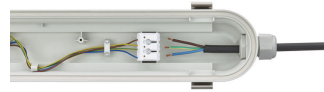

CoreLine Waterproof WT120C G2
PCU-9DPP

CoreLine Waterproof WT120C G2
PCU-12DPP

CoreLine waterproof G2 (WT120C
G2),MDU, Motion Detection Unit

CoreLine Waterproof

Więcej o produkcie

CoreLine Waterproof WT120C G2
PCU-2DPP