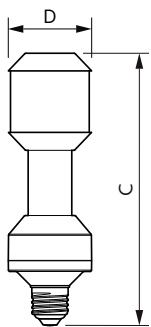

Rysunki techniczne

Product	D	C
TrueForce LED Road 60-35W E27 740	61 mm	200 mm
TrueForce LED Road 55-35W E27 730	61 mm	200 mm
TrueForce LED Road 40-25W E27 730	61 mm	200 mm
TrueForce LED Road 42-25W E27 740	61 mm	200 mm

Product	D	C
TrueForce LED Road 84-55W E40 730	71 mm	262 mm
TrueForce LED Road 120-68W E40 740	71 mm	262 mm
TrueForce LED Road 112-68W E40 730	71 mm	262 mm
TrueForce LED Road 90-55W E40 740	71 mm	262 mm