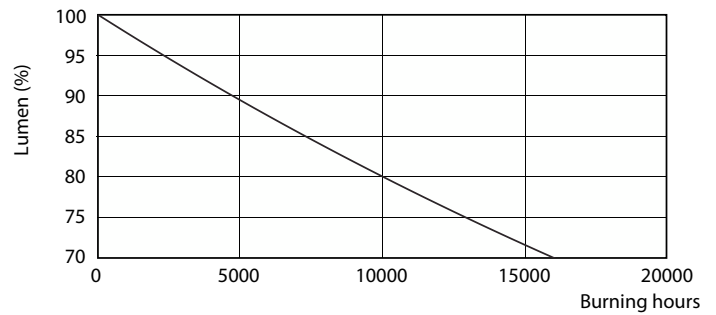

Lumen Maintenance Diagram - CorePro LEDbulb ND 10-75W A60 E27 840