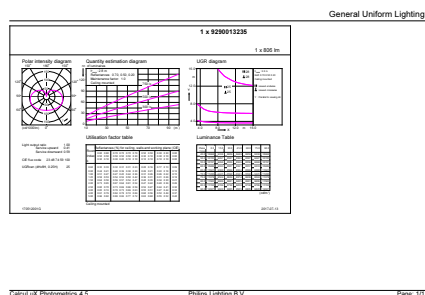

Rysunki techniczne

Product	D	C
LED classic 60W A60 E27 CW FR ND 1CT/10	60 mm	106 mm

Dane fotometryczne

Light Distribution Diagram - LED classic 60W A60 E27 CW FR ND 1CT/10

General uniform lighting - LED classic 60W A60 E27 CW FR ND 1CT/10