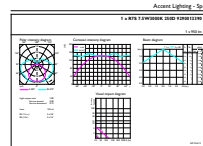

Rysunki techniczne

Product	D	C
CorePro LEDlinear ND 7.5-60W R7S 78mm830	29 mm	78 mm

CorePro LEDlinear ND 7.5-60W R7S 78mm830

Dane fotometryczne

Lighting Systems S.A. | Page 10

LEDspot, PAR38 13W 1050lm 3000K