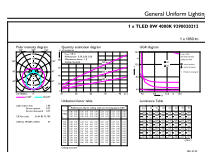

General uniform lighting