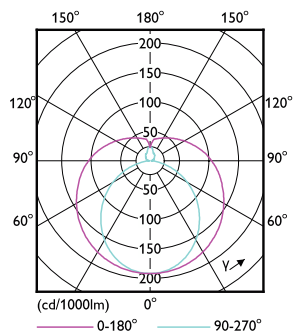

Light Distribution Diagram