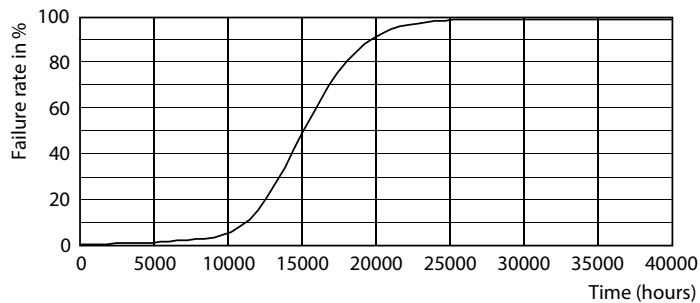

Okres eksploatacji

Life Expectancy Diagram - LED classic 75W E27 CW A60 FR ND 1CT/10