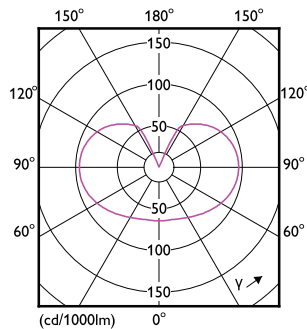

Light Distribution Diagram - LED classic 100W A60 CW FR ND 1CT/10

General uniform lighting - LED classic 100W A60 CW FR ND 1CT/10