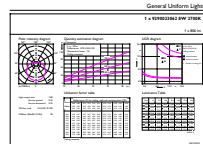

Dane fotometryczne

Spectral Power Distribution Colour - LEDbulb ND 8-60W A60 E27 827 2CT

General uniform lighting - LEDbulb ND 8-60W A60 E27 827 2CT