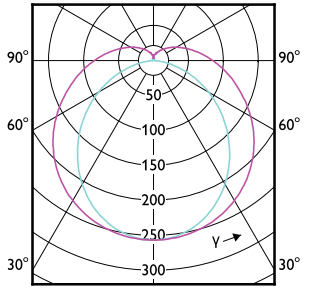

MASTER LEDtube EM/Mains

(cd/1000lm) 0°
 120° 180° 120°
 0-180° 90-270°

(cd/1000lm) 0°
 120° 180° 120°
 0-180° 90-270°

(cd/1000lm) 0°
 120° 180° 120°
 0-180° 90-270°

(cd/1000lm) 0°
 120° 180° 120°
 0-180° 90-270°

(cd/1000lm) 0°
 120° 180° 120°
 0-180° 90-270°

(cd/1000lm) 0°
 120° 180° 120°
 0-180° 90-270°