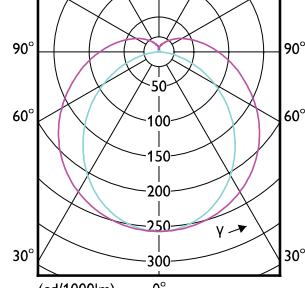

MASTER LEDtube EM/Mains

(cd/1000lm) 0°
 120° 180° 120°
 0-180° 90-270°

(cd/1000lm) 0°
 120° 180° 120°
 0-180° 90-270°

(cd/1000lm) 0°
 120° 180° 120°
 0-180° 90-270°

(cd/1000lm) 0°
 120° 180° 120°
 0-180° 90-270°

(cd/1000lm) 0°
 120° 180° 120°
 0-180° 90-270°

(cd/1000lm) 0°
 120° 180° 120°
 0-180° 90-270°