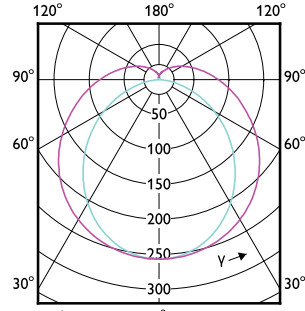

MASTER LEDtube EM/Mains

(cd/1000lm) 0°
 120° 180° 120°
 0-180° 90-270°

(cd/1000lm) 0°
 120° 180° 120°
 0-180° 90-270°

(cd/1000lm) 0°
 120° 180° 120°
 0-180° 90-270°

(cd/1000lm) 0°
 120° 180° 120°
 0-180° 90-270°

(cd/1000lm) 0°
 120° 180° 120°
 0-180° 90-270°

(cd/1000lm) 0°
 120° 180° 120°
 0-180° 90-270°