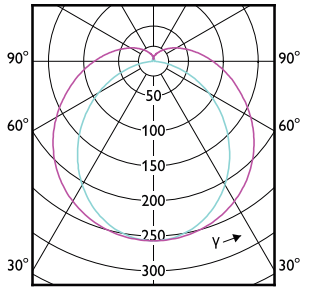

MASTER LEDtube EM/Mains

(cd/1000lm) 0°
 120° 180° 120°
 0-180° 90-270°

(cd/1000lm) 0°
 120° 180° 120°
 0-180° 90-270°

(cd/1000lm) 0°
 120° 180° 120°
 0-180° 90-270°

(cd/1000lm) 0°
 120° 180° 120°
 0-180° 90-270°

(cd/1000lm) 0°
 120° 180° 120°
 0-180° 90-270°

(cd/1000lm) 0°
 120° 180° 120°
 0-180° 90-270°