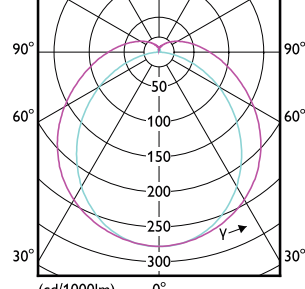

MASTER LEDtube EM/Mains

(cd/1000lm) 0°
 120° 180° 120°
 0-180° 90-270°

(cd/1000lm) 0°
 120° 180° 120°
 0-180° 90-270°

(cd/1000lm) 0°
 120° 180° 120°
 0-180° 90-270°

(cd/1000lm) 0°
 120° 180° 120°
 0-180° 90-270°

(cd/1000lm) 0°
 120° 180° 120°
 0-180° 90-270°

(cd/1000lm) 0°
 120° 180° 120°
 0-180° 90-270°