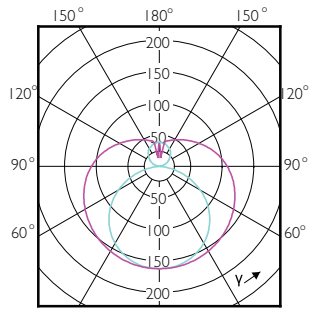

MASTER LEDtube EM/Mains

(cd/1000lm) 0°
 120° 180° 120°
 0-180° 90-270°

(cd/1000lm) 0°
 120° 180° 120°
 0-180° 90-270°

(cd/1000lm) 0°
 120° 180° 120°
 0-180° 90-270°

(cd/1000lm) 0°
 120° 180° 120°
 0-180° 90-270°