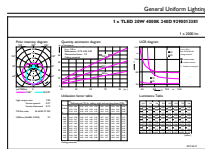

General Uniform Lighting

LEDtube Ecofit 20W G13 840 24D ND