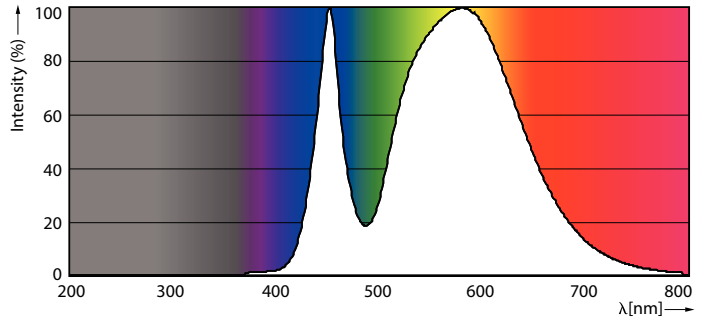

LEDtube Ecofit 16W G13 840 24D ND

General Uniform Lighting

LEDtube Ecofit 20W G13 840 24D ND